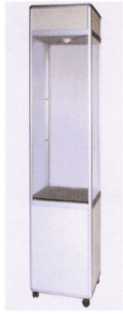

**1.5M 전시테이블2단**  
1530x600x1000  
·1단-1530x600x750  
·2단-1530x300x250  
₩80,000

**1M 전시테이블3단**  
1020x600x1000  
·1단-1020x300x500  
·2단-1020x600x750  
·3단-1020x300x250  
₩70,000

**TV스탠드**  
510x510x1000  
₩55,000

**큐브진열대(대,중,소)**  
·대-520x520x750  
₩50,000  
·중-520x520x500  
₩45,000  
·소-520x520x300  
₩40,000

**3단 올림픽진열대**  
·중앙-560x560x1000  
·좌, 우-560x560x750  
₩110,000

**아크릴돔**  
Ø600x1000  
₩70,000

**타공반구진열대**  
Ø600x1000  
₩90,000

**선반**  
1000x300  
- 전시부스 부착용  
₩40,000 (개당)

**다중선반**  
750x350x1850  
₩60,000

**매대**  
1500x720x820  
₩60,000

타워쇼케이스(소)

500x500x2000

₩160,000

타워쇼케이스(대)

900x450x2000